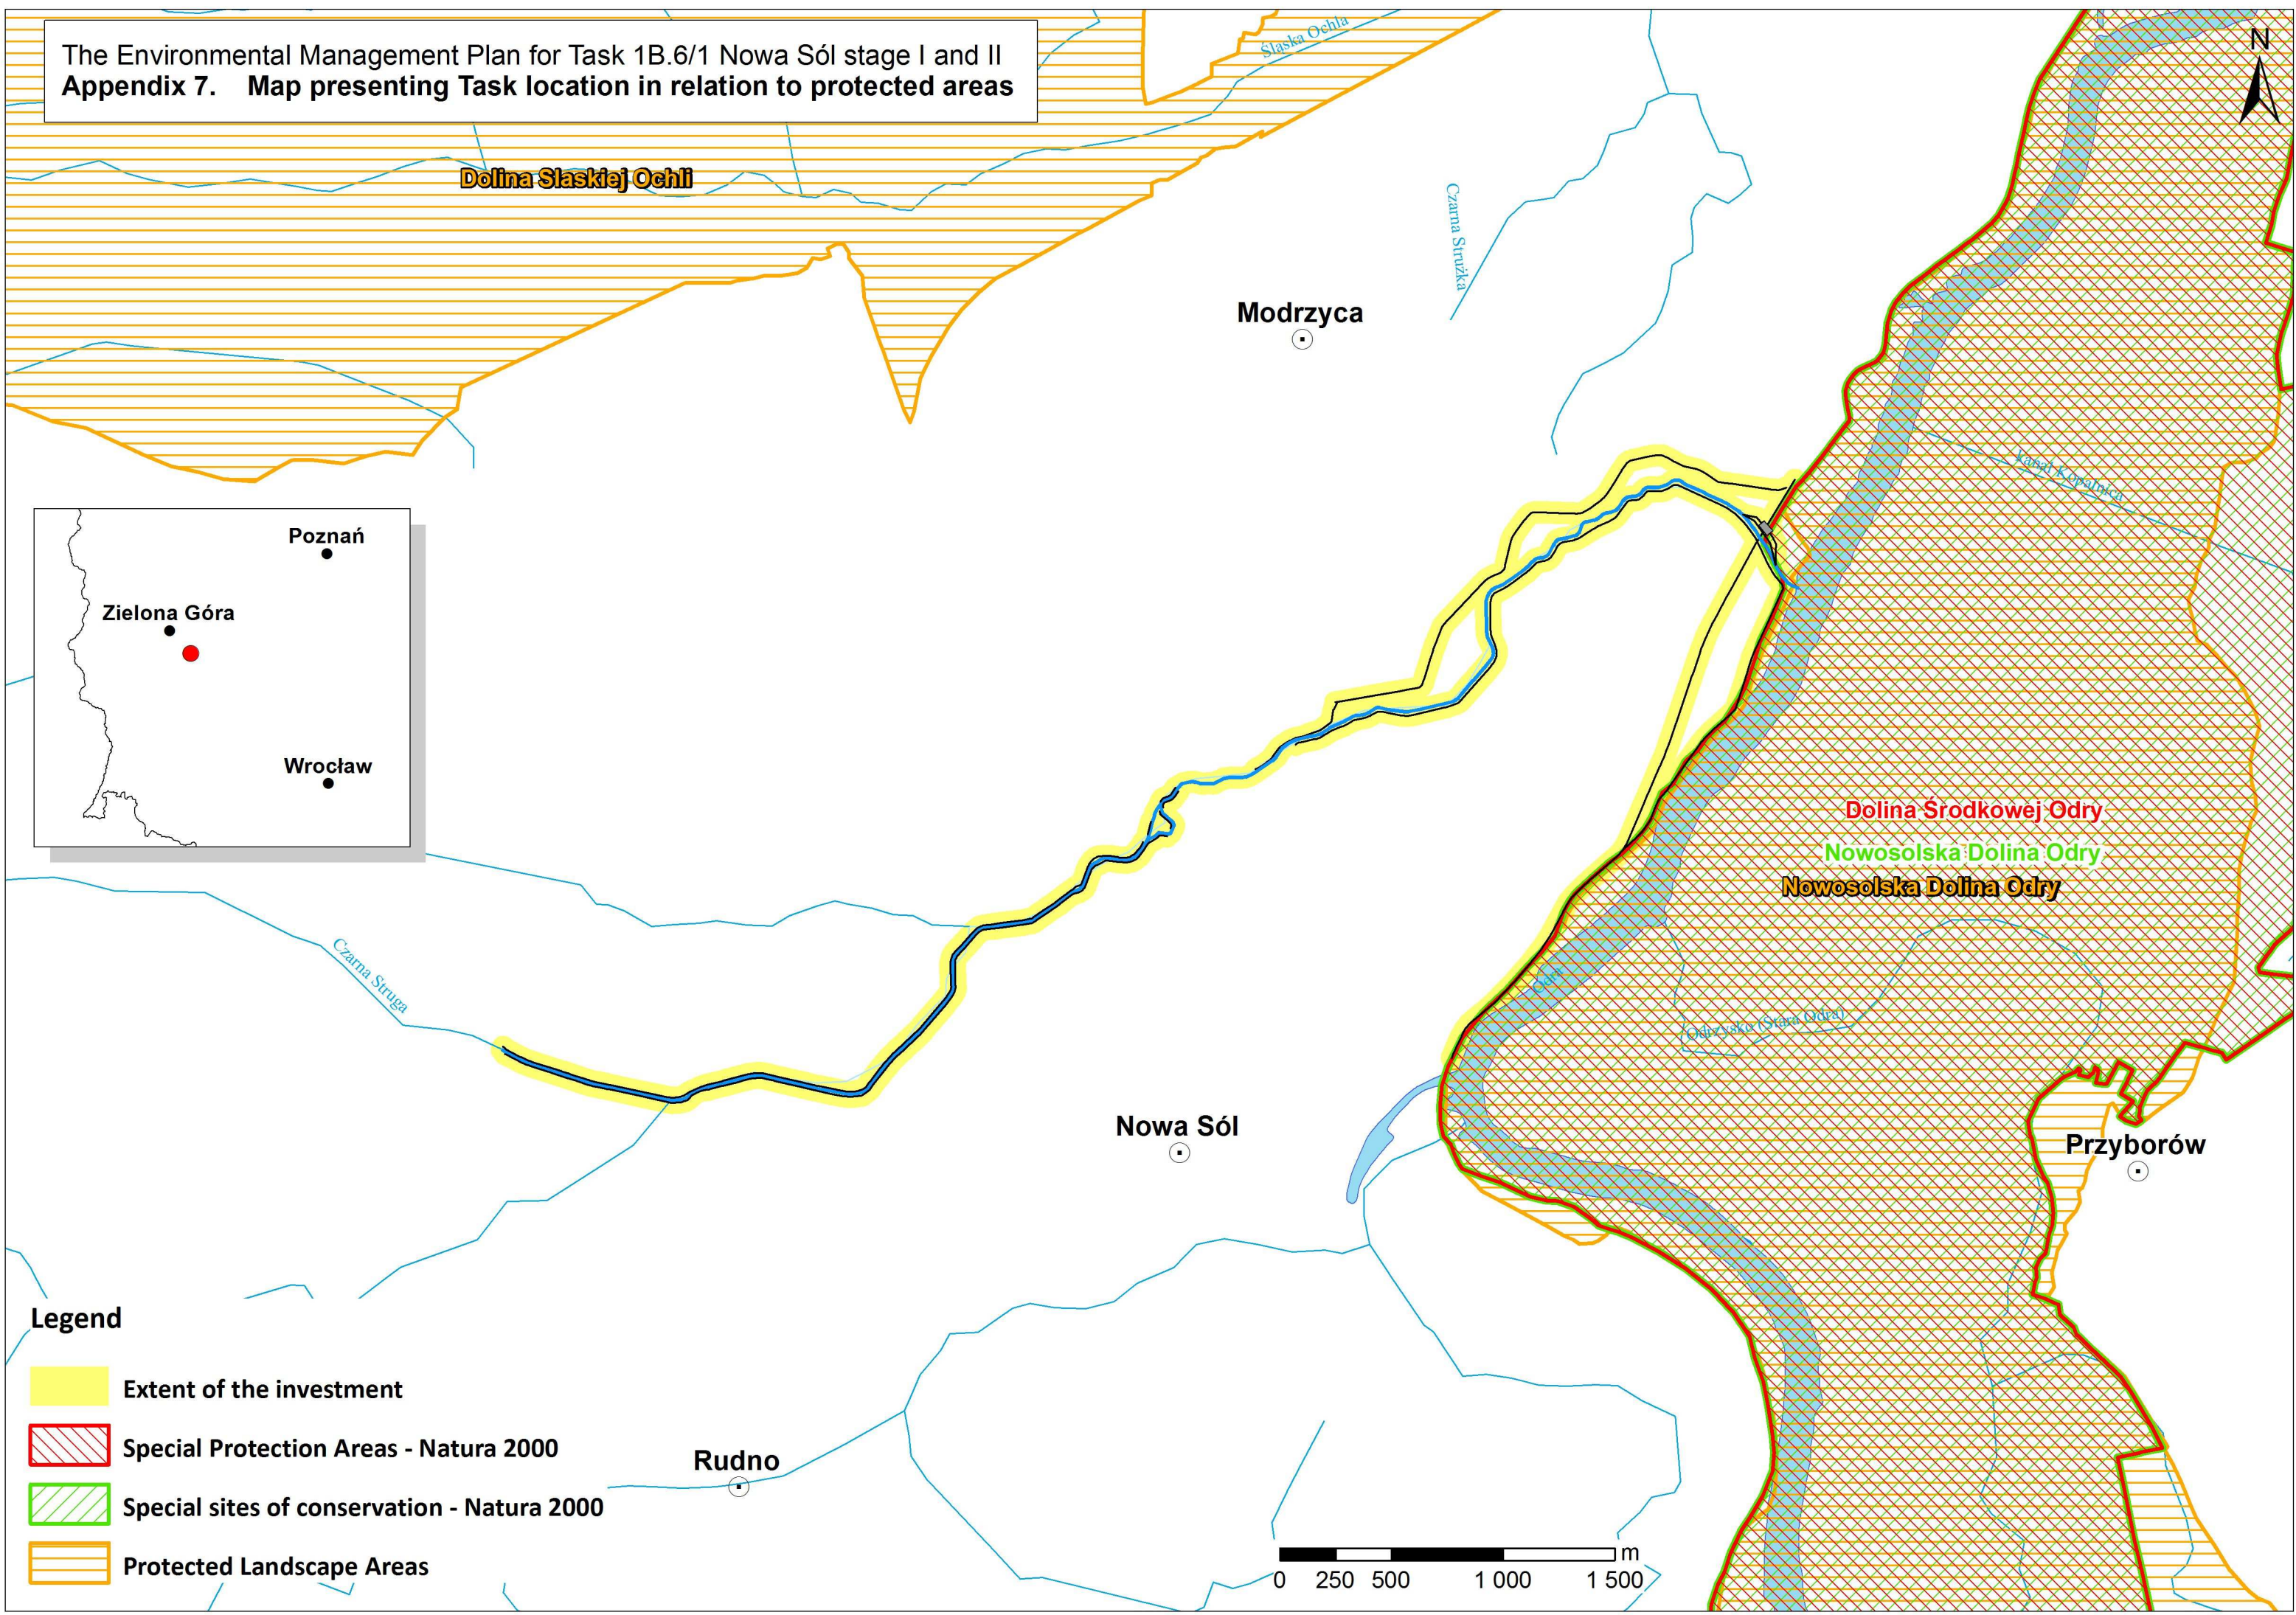

The Environmental Management Plan for Task 1B.6/1 Nowa Sól stage I and II
Appendix 7. Map presenting Task location in relation to protected areas

- Legend**
-  Extent of the investment
 -  Special Protection Areas - Natura 2000
 -  Special sites of conservation - Natura 2000
 -  Protected Landscape Areas